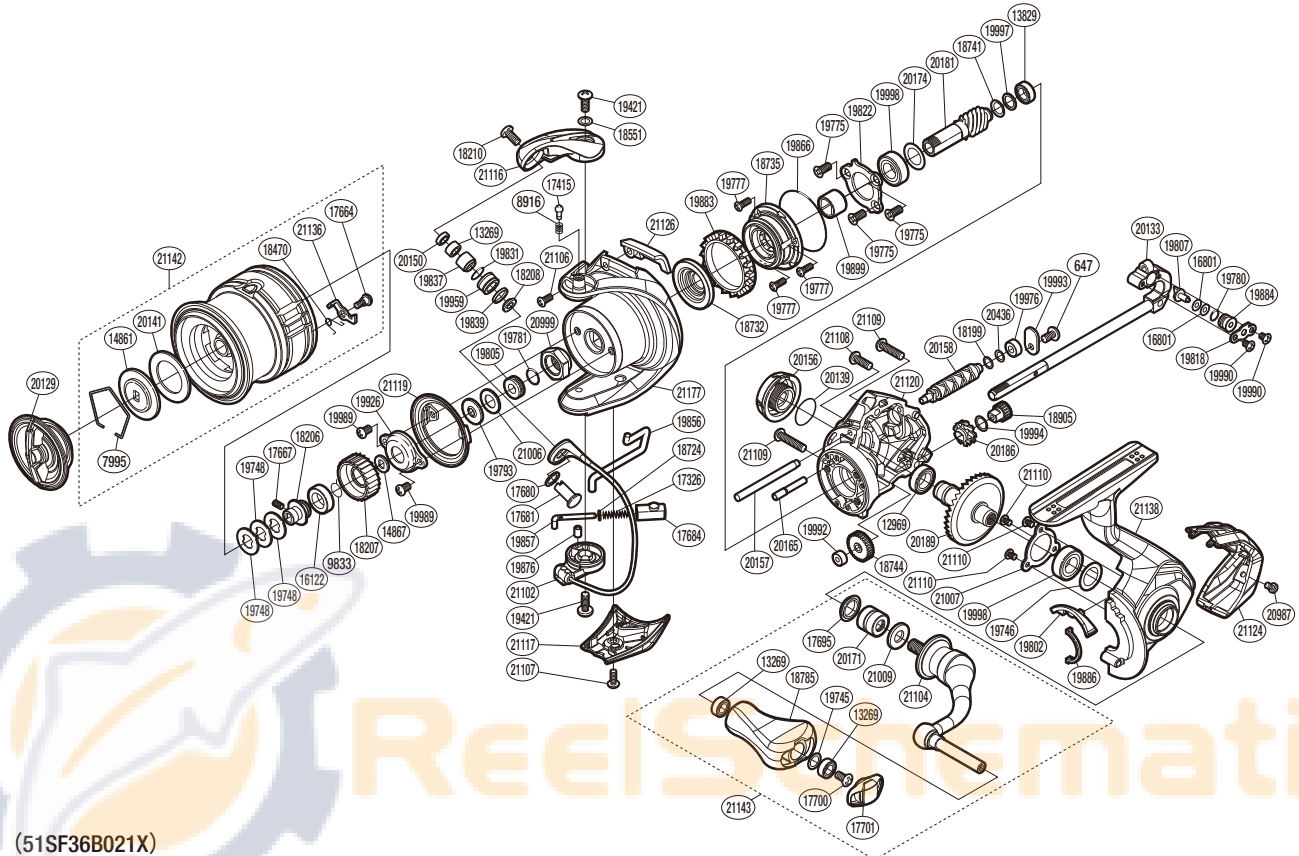

SHIMANO

VANFORD SA-RB

VFC2000SHGF

(51SF36B021X)

Please note that the number of adjusting washers may not be the same as shown in the exploded views.
(Adjustment will vary with each individual product.)

Part No.	Description	Part No.	Description	Part No.	Description
RD 0647	Screw	RD19746	Washer	RD20150	Line Roller Collar
RD 7995	Drag Washer Retainer	RD19748	Washer	RD20156	Handle Screw Cap
RD 8916	Click Spring	RD19775	Screw	RD20157	Oscillating Guide A
RD 9833	Ratchet Spring	RD19777	Screw	RD20158	Worm Shaft
RD12969	Ball Bearing	RD19780	O Ring	RD20165	Idle Gear B Shaft
RD13269	Ball Bearing	RD19781	O Ring	RD20171	Handle Shaft Cover B
RD13829	Ball Bearing	RD19793	Bearing Water Proof	RD20174	Washer
RD14861	Key Washer	RD19802	Bail Trip Strike	RD20181	Pinion Gear
RD14867	Spool Support	RD19805	Main Shaft Collar	RD20186	Idle Gear B Large
RD16122	Spool Bushing	RD19807	Oscillating Pawl	RD20189	Drive Gear
RD16801	Spacer	RD19818	Oscillating Pawl Cover	RD20436	Washer
RD17326	Bail Spring	RD19822	Bearing Retainer	RD20987	Screw
RD17415	Click Pin	RD19831	O Ring	RD20999	Rotor Nut
RD17664	Screw	RD19837	Line Roller Bushing	RD21006	Washer
RD17667	Set Screw	RD19839	Line Roller Spacer	RD21007	Bearing Retainer
RD17680	Washer	RD19856	Bail Trip Lever	RD21009	Washer
RD17681	Line Roller Support	RD19857	Bail Spring Guide A	RD21102	Bail Assembly
RD17684	Bail Spring Guide B	RD19866	O Ring	RD21106	Screw
RD17695	Handle Shaft Seal	RD19876	Bail Spring Guide A Bush	RD21107	Screw
RD17700	Screw	RD19883	Friction Ring	RD21108	Screw
RD17701	Handle Knob Seal	RD19884	Oscillating Slider Bushing	RD21109	Screw
RD18199	Spacer	RD19886	Flange Water Proof	RD21110	Screw
RD18206	Bearing Bushing	RD19899	Roller Clutch Inner	RD21116	Bail Arm
RD18207	Drag Click Ratchet	RD19926	Rotor Nut Lock Plate	RD21117	Bail Hold Support Guard
RD18208	Spacer	RD19959	Line Roller	RD21119	Rotor Brim
RD18210	Screw	RD19976	Worm Bushing (Rear)	RD21120	Body
RD18470	Drag Click Spring	RD19989	Screw	RD21124	Rear Protector
RD18551	Washer	RD19990	Screw	RD21126	Counter Weight Cover
RD18724	Spring Guide A Support	RD19992	Worm Bushing (Front)	RD21136	Drag Click
RD18732	Rotor Ring	RD19993	Worm Shaft Retainer	RD21138	Side Cover Assembly
RD18735	Roller Clutch Assembly	RD19994	Washer	RD21140	Handle Shank Assembly
RD18741	Washer	RD19997	Washer	RD21142	Spool Assembly
RD18744	Idle Gear	RD19998	Ball Bearing	RD21143	Handle Assembly
RD18785	Handle Knob	RD20129	Drag Knob Assembly	RD21177	Rotor Assembly
RD18905	Idle Gear B Small	RD20133	Main Shaft Assembly		
RD19421	Screw	RD20139	O Ring		
RD19745	Washer	RD20141	Drag Washer	RD18054	Anti Line Slip Sticker